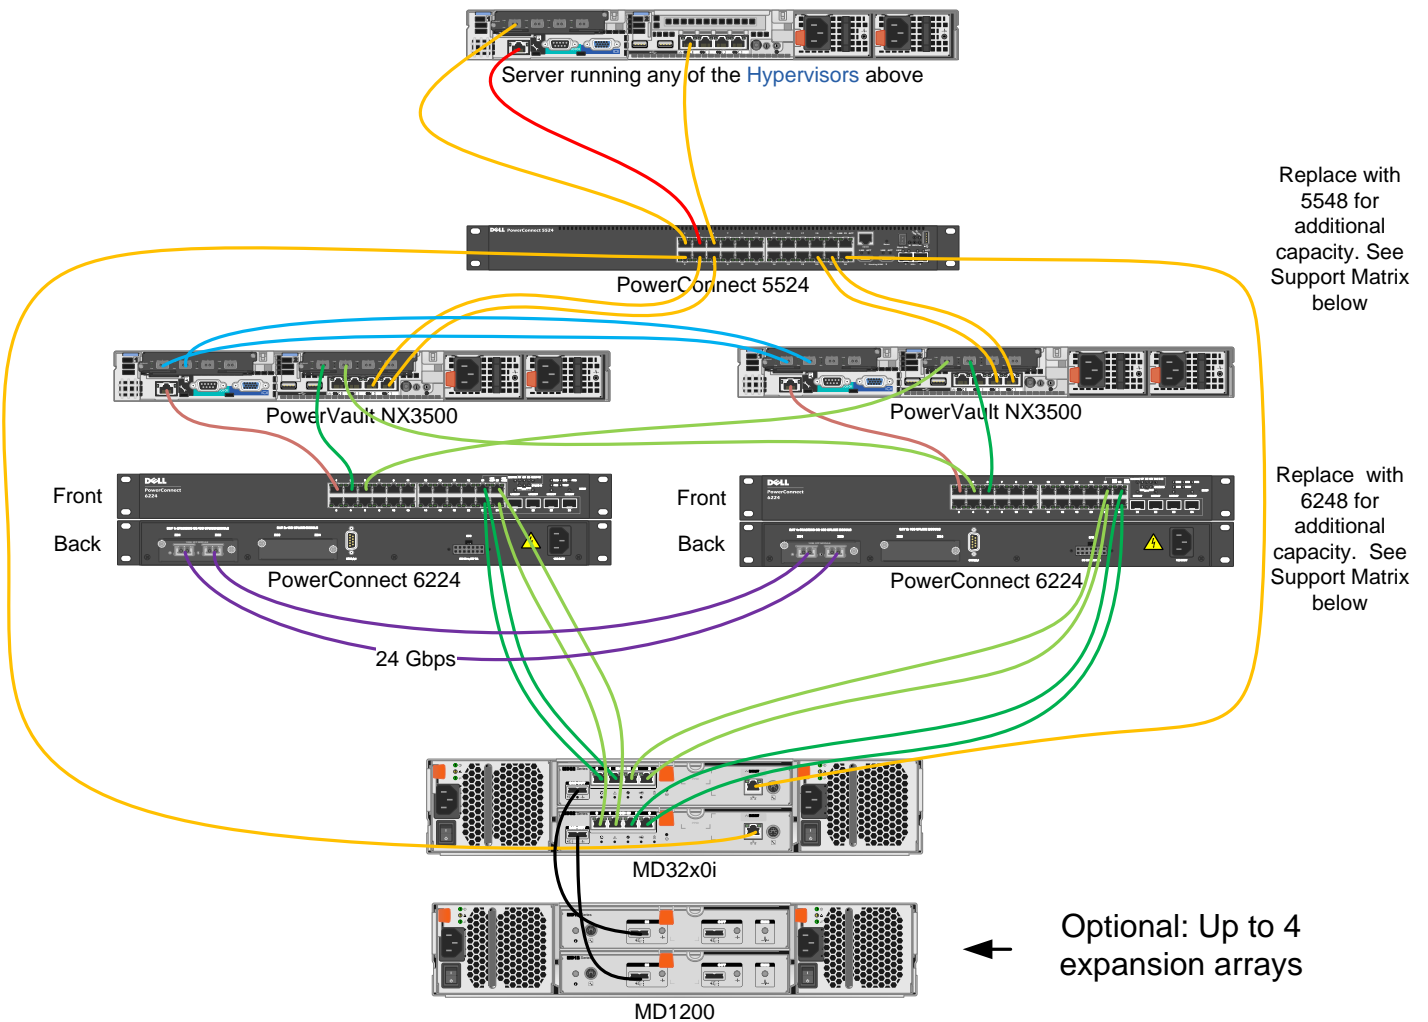

Certified PowerVault – PowerConnect Reference Configurations

Non-Windows and VMware Hypervisors Unified Storage Solution

(Non-Redundant LAN switches version)

1 Gb Ethernet environment

- Any Dell Server or other
- 2 PowerConnect 6224 switches
- 1 PowerConnect 5524 switch
- 2 PV NX3500
- 1 PV MD32x0i (or PV MD36x0i)

This configuration based on Dell's PowerVault NX3500 Clustered NAS provides an affordable unified storage solutions for Non-Windows and VMware virtualization environments. It provides File (CIFS/NFS) and Block storage that can grow together with your needs, by simply adding hard drives to one or more of our PowerVault MD32x0i or MD36x0i arrays.

File (NFS/CIFS) Storage Configuration

- iDrac
- LAN
- iSCSI SAN
- iSCSI Standby SAN
- ISL (Stacking)
- Internal Network A
- Internal Network B

Support Matrix:

PowerConnect 5524 Switch

Servers: 1-6

Support Matrix: