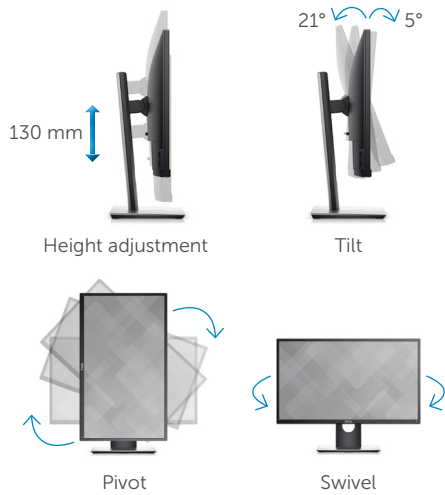

Improved comfort

Work the way you like, comfortably.

- Adjust your view with flexible adjustability features including tilt, pivot, swivel and height-adjustable stand.
- See images clearly with consistent colors across an ultrawide viewing angle.
- Optimize eye comfort with a flicker-free screen and ComfortView feature⁶ which minimizes blue light emission.
- Enjoy added convenience and usability thanks to two easily accessible USB 3.0 ports located on the side of the monitor.

For more information visit
www.dell.com/monitors

Thank you
for making
Dell Monitors

#1
worldwide*

Easily adjust the panel to your preferred viewing position.

Connectors

- A** Power cable connector
- B** HDMI
- C** DisplayPort
- D** VGA
- E** USB upstream
- F** USB downstream
- G** Stand lock feature

Dell 24 Monitor | P2417H

Display	
Model number	P2417H
Viewable image size (diagonal)	60.5 cm (23.8 inches)
Active display area	
Horizontal	527.04 mm (20.75 inches)
Vertical	296.46 mm (11.67 inches)
Maximum resolution	1920 x 1080 at 60 Hz
Aspect ratio	16:9
Pixel pitch	0.275 mm x 0.275 mm
Brightness (typical)	250 cd/m ²
Color gamut (typical)	82% ¹
Color depth	16.7 million colors
Contrast ratio (typical)	1000:1
Mega dynamic contrast ratio	4 million:1
Viewing angle (typical) (vertical/horizontal)	178°/178°
Response time (typical)	6 ms gray-to-gray (typical)
Panel technology, surface	In-plane switching
Backlight	LED
Bezel color	Black

Connectivity	
Connectors	DisplayPort 1.2, HDMI 1.4, VGA, 2 x USB 3.0 (side), 2 x USB 2.0 (bottom)

Features	
Stand	Tilt (Typical: 5° forward or 21° backward), pivot (90°), swivel (45°), height adjustable (130 mm)
Security	Security lock slot (security lock not included)
VESA mounting support (wall mount kit sold separately)	Dell Quick Release feature (100 x 100 mm)
Other	ComfortView, Dell DisplayManager with Easy Arrange, narrow bezel, stepped feature