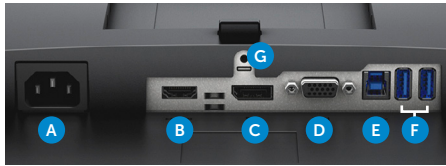

For more information visit
www.dell.com/monitors

Thank you
for making
Dell Monitors

#1
worldwide*

Easily adjust the panel to your preferred viewing position.

Connectors

- A** Power cable connector
- B** HDMI
- C** DisplayPort
- D** VGA
- E** USB upstream
- F** USB downstream
- G** Stand lock feature

What's in the box?

- Components**
- Monitor panel
 - Stand (riser and base)
- Cables**
- Power cable (varies by country)
 - VGA, DisplayPort, USB 3.0 upstream cables
- Documentation**
- Drivers and documentation media (CD)
 - Quick Setup Guide
 - Safety and regulatory information

Connectivity	
Connectors	DisplayPort 1.2, HDMI 1.4, VGA, 2 x USB 3.0 (side), 2 x USB 2.0 (bottom)

Features	
Stand	Tilt (Typical: 5° forward or 21° backward), pivot (90°), swivel (45°), height adjustable (130 mm)
Security	Security lock slot (security lock not included)
VESA mounting support (wall mount kit sold separately)	Dell Quick Release feature (100 x 100 mm)
Other	ComfortView, Dell DisplayManager with Easy Arrange, narrow bezel, stepped feature