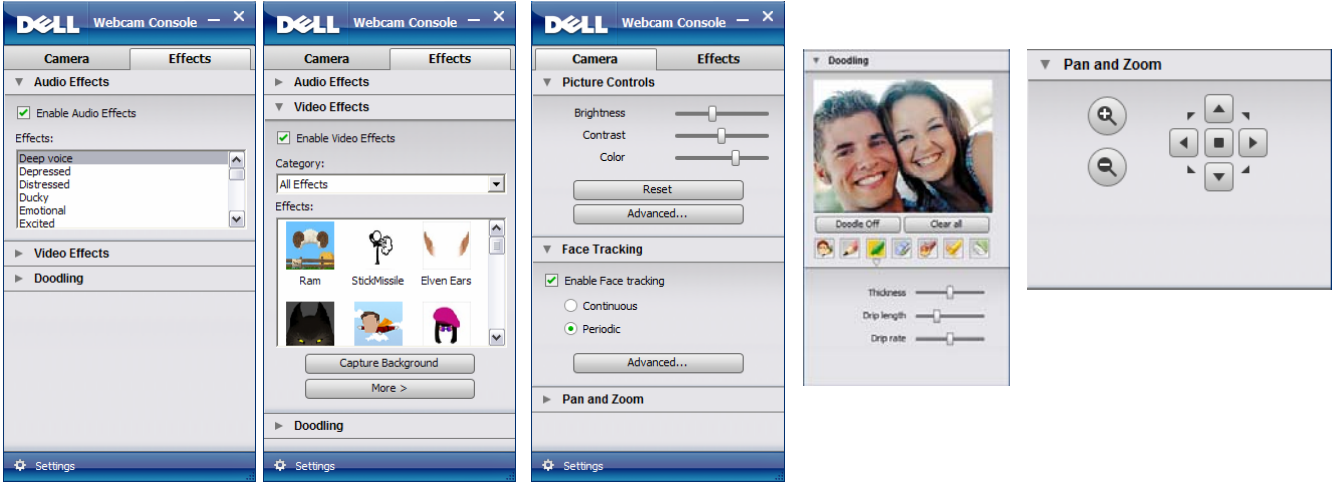

Dell Webcam Console

Dell Webcam Console allows the user to control the video and apply audio and video effects. With the Webcam Console, user can also get quick access to all the key features such as Face tracking, Picture Control, Pan and Zoom, Doodling as well as video and audio effects.