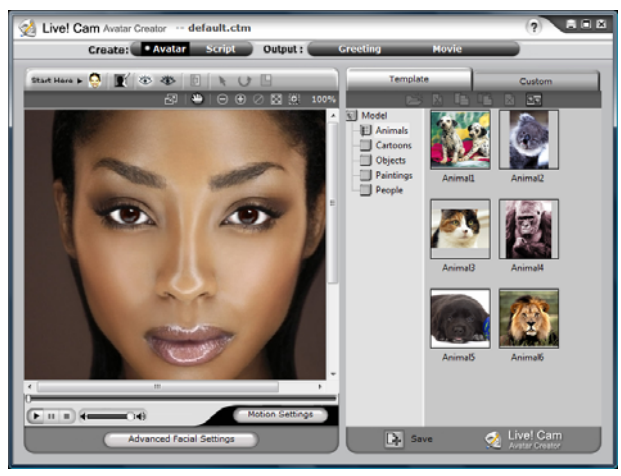

### Dell Webcam Center

Dell Webcam Center makes it easy to use your webcam to capture photos and videos. With Webcam Center, user can perform photo and video capturing, or performed advanced tasks like remote monitoring, motion detection and time lapse video capturing. Exporting pictures or videos to other programs or emailing to your friends is easy and a joy to use.

### Dell Webcam Console

Dell Webcam Console allows the user to control the video and apply audio and video effects. With the Webcam Console, user can also get quick access to all the key features such as Face tracking, Picture Control, Pan and Zoom, Doodling as well as video and audio effects.

### Live!@Cam Avatar and Live!@Cam Avatar Creator

With the Live!@Cam Avatar, user is able to disguise as a movie star, furry friend or any customized animated character during video chatting. With the intelligent face tracking feature, the avatar can follow the user's head movements and lip-sync anything that is being said instantly. And with the Live!@Cam Avatar Creator, users have the flexibility to create unique and personalized avatars from any JPG image, or choose one of the many pre-made cartoons, people or animals.