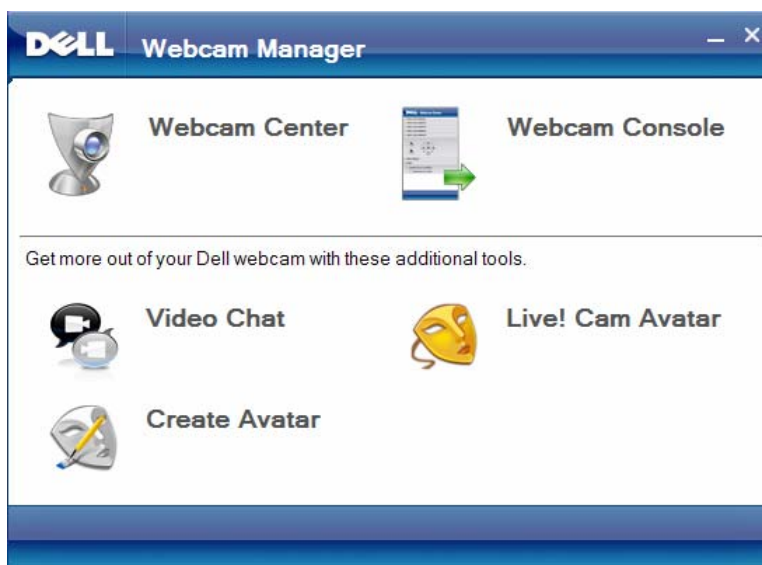

Dell Webcam Manager

Dell Webcam Manager allows a fast and easy way to locate and launch a variety of webcam applications that will help the user accomplish all the necessary webcam related tasks.