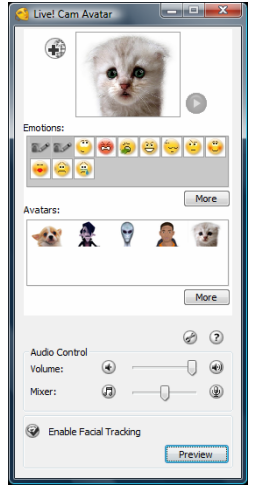

Live!@Cam Avatar and Live!@Cam Avatar Creator

With the Live!@Cam Avatar, user is able to disguise as a movie star, furry friend or any customized animated character during video chatting. With the intelligent face tracking feature, the avatar can follow the user's head movements and lip-sync anything that is being said instantly. And with the Live!@Cam Avatar Creator, users have the flexibility to create unique and personalized avatars from any JPG image, or choose one of the many pre-made cartoons, people or animals.